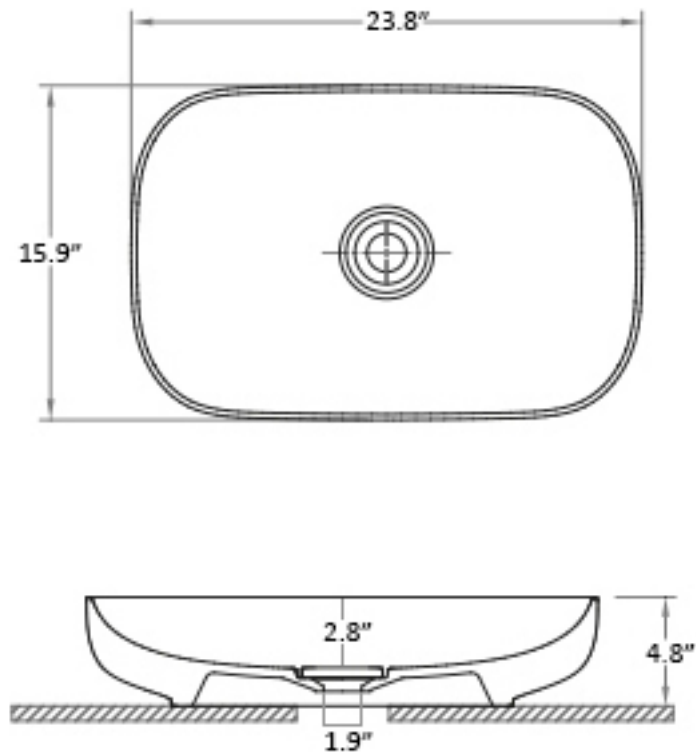

Features

- Ceramic
- Without overflow
- Countertop (vessel) installation
- Without faucet hole

Vision 6260

SKU# | Option:

- Vision 6260 | White

<p>Collection Vision</p>	<p>Model Vision 6260</p>	<p>Dimensions Metric <i>1 inch = 2.54 cm</i> <i>1 inch = 25.4 mm</i></p>	 <p>1051 Lea Drive - Collegeville, PA 19426 Tel. 215 513 9400 - Fax 610 831 0215 www.ws bathcollections.com - info@ws bathcollectins.com</p>
-------------------------------------	---------------------------------------	--	---

Features

- 23.8" (605 mm) x 15.9" (404 mm) x 4.8" (122 mm)
- Ceramic
- Countertop (Vessel) Installation
- Without Overflow
- Extremely Reduced Thickness for a Captivating Design

Collection
Vision

Model |
Vision 6260

Dimensions Metric

1 inch = 2.54 cm
1 inch = 25.4 mm

WS[®]
BATH
COLLECTIONS

1051 Lea Drive - Collegeville, PA 19426
Tel. 215 513 9400 - Fax 610 831 0215
www.ws bathcollections.com - info@ws bathcollections.com

MOUNTING HARDWARE

Vessel/ countertop installation

Silicone (*optional*)

Collection
Xluktq

Model |
Vision 6260

Dimensions Metric
1 inch = 2.54 cm
1 inch = 25.4 mm

WS[®]

BATH
COLLECTIONS